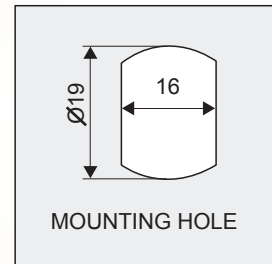

COMBINATION PADLOCK

MASTERLOCK 1525

- Prefixed number combination codes
- Master key for emergency opening
- Control chart available
- Equipped with blockguard Anti-shim padlock technology
- 1-7/8" (48mm) wide double-reinforced stainless steel body
- 3/4" (19mm) tall, hardened steel shackle
- Easy 3 number dials with automatic scrambling feature

► Keylock

► Hasp

CONVENTIONAL LOCK SYSTEMS

KEYLOCK

- Master key for emergency opening
- Barrel length available:
 - 20mm
 - 36mm

HASP

- Compatible for padlock
- Rounded edges
- Accept shackle thickness up to 9mm